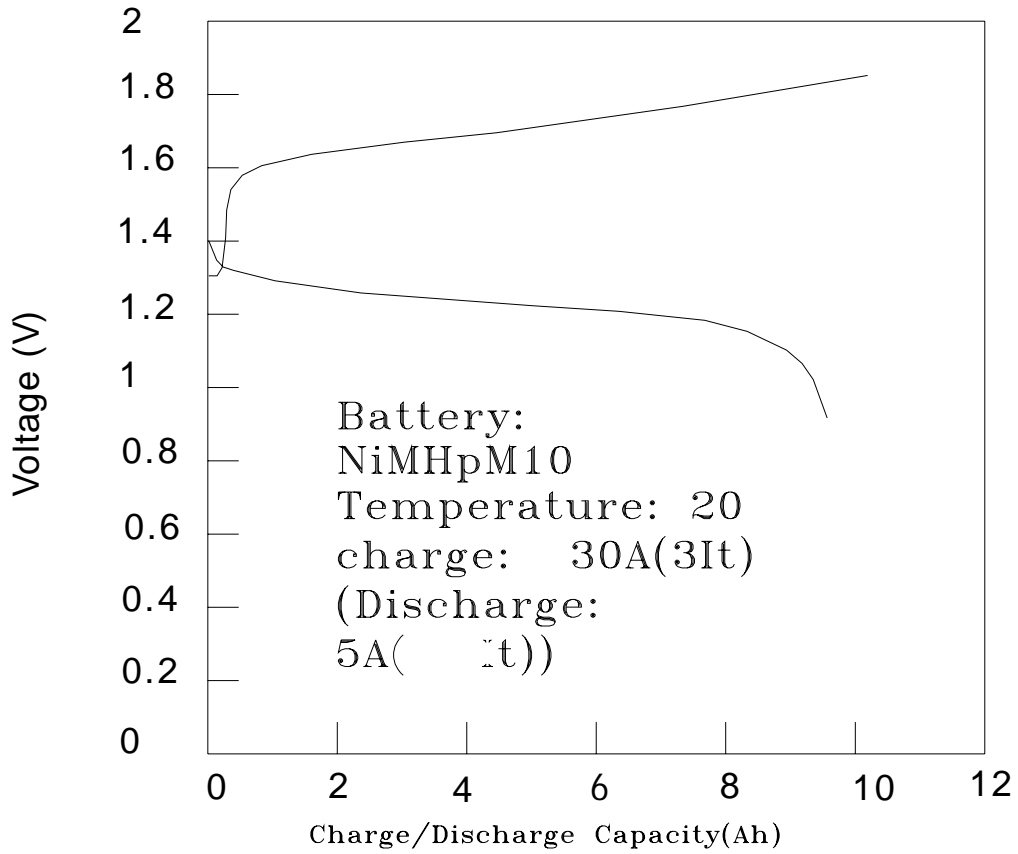

NiMh Battery for e-bikes or e-cars

MODEL: NiMHpM10

Nominal Capacity	10AH
Nominal Voltage	1.2v
Specific Power (W/Kg)(min)	250
Self-discharge	28%/m
Specific Energy	55
Discharge Rate	5'C'
Weight	2350g

Dimensions in 'mm'