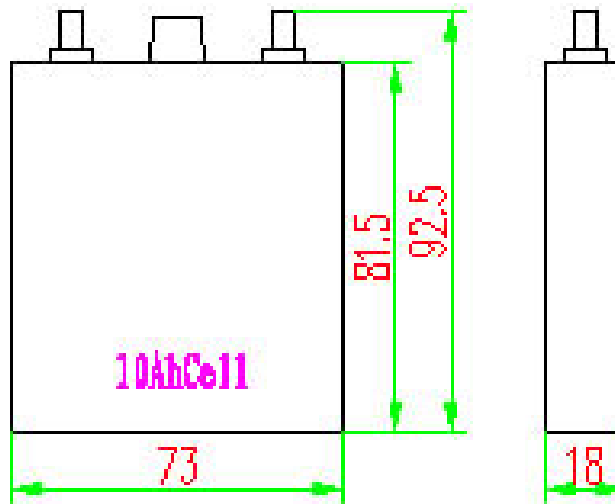

NiMh Battery for e-bikes or e-cars

MODEL: NiMHpM10

Nominal Capacity	10AH
Nominal Voltage	1.2v
Specific Power (W/Kg)(min)	250
Self-discharge	28%/m
Specific Energy	55
Discharge Rate	5'C'
Weight	2350g

Dimensions in 'mm'